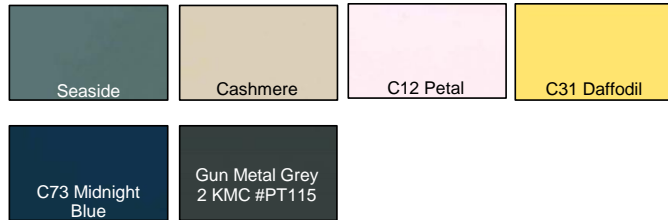

## Tone Finish Toner

- M101-0012 Storm
- M101-0140 Whiskey Black
- M101-0144 Thatch
- M101-0145 Chocolate
- M101-0153 Tundra
- M101-0159 Morel

## Colored Lacquer Enamel Aerosol

- M104-0004 Seaside
- M104-0118 Cashmere
- M104-0154 C12 Petal
- M104-0155 C31 Daffodil
- M104-0156 C73 Midnight Blue
- M104-1035 Gun Metal Grey 2 KMC #PT115

**Blendal® Stick**

M340-0095 Egret

**Plane® Stick**

M350-0001 Truffle

**Blend-Its**

M451-0004 Mindful Gray  
M451-0036 Repose Gray  
M451-0124 Accessible Beige  
M451-0128 Platinum  
M451-0135 Dovetail  
M451-0136 Eggshell  
M451-0140 Navel Blue  
M451-0224 Black

**Wiping Wood™ Stain**

M545-1000 Honey  
M545-1001 Shale Grey  
M545-1002 Saddle  
M545-1003 Weathered Oak  
M545-1004 Jacobean  
M545-1005 English Chestnut

**Patchal® Putty**

M734-0075 Divinity  
M734-0076 Stone  
M734-0077 Fireside  
M734-0078 Flint