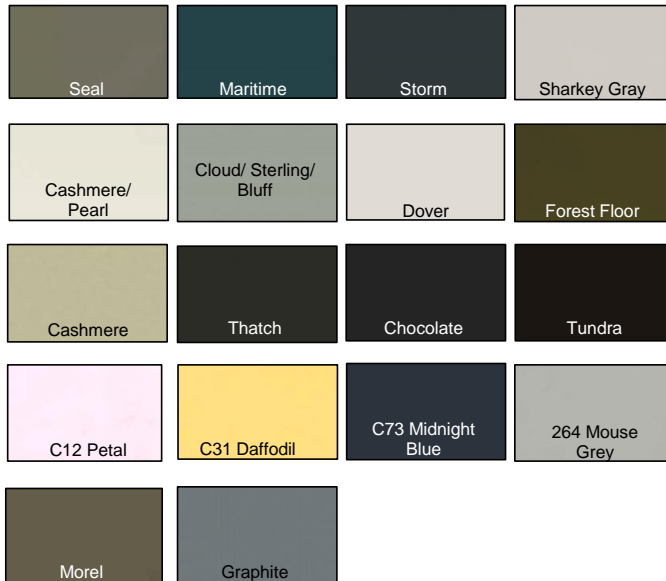

## Tone Finish Toner

- M101-0012 Storm
- M101-0140 Whiskey Black
- M101-0144 Thatch
- M101-0145 Chocolate
- M101-0153 Tundra
- M101-0159 Morel

## Pro-Mark® Marker

- M267-0112 Buck Board

**Ultra® Mark Marker**

- M280-0148 Dovetail Gray
- M280-0149 Sable
- M280-0150 Coffee
- M280-0151 WW Espresso
- M280-0152 Silas
- M280-0169 Red Cherry
- M280-0170 Cocoa
- M280-0175 Sea Gull
- M280-0176 Carbon
- M280-0177 Spice

**Quik-Tip™ Marker**

- M290-0147 Olivet B560

**Background Marker Touch-Up**

- M294-0010 Seal
- M294-0011 Maritime
- M294-0012 Storm
- M294-0013 Sharkey Gray
- M294-0085 Cashmere/Pearl
- M294-0086 Cloud/Sterling/Bluff
- M294-0087 Dover
- M294-0088 Forest Floor
- M294-0118 Cashmere
- M294-0144 Thatch
- M294-0145 Chocolate
- M294-0153 Tundra
- M294-0154 C12 Petal
- M294-0155 C31 Daffodil
- M294-0156 C73 Midnight Blue
- M294-0157 264 Mouse Grey
- M294-0159 Morel
- M294-0167 Graphite

**Hard Fill**

- M310-0017 Henna
- M310-0078 Brook Trout
- M310-0085 Cashmere/Pearl
- M310-0088 Forest Floor
- M310-0090 White/Alabaster/Picket Fence
- M310-0092 Limestone/Sharkey Gray
- M310-0095 Egret/Khaki/Scone
- M310-0112 Buck Board
- M310-0118 Cashmere
- M310-0144 Thatch
- M310-0145 Chocolate
- M310-0153 Tundra
- M310-0159 Morel
- M310-2001 Seal
- M310-2002 Maritime
- M310-2003 Storm